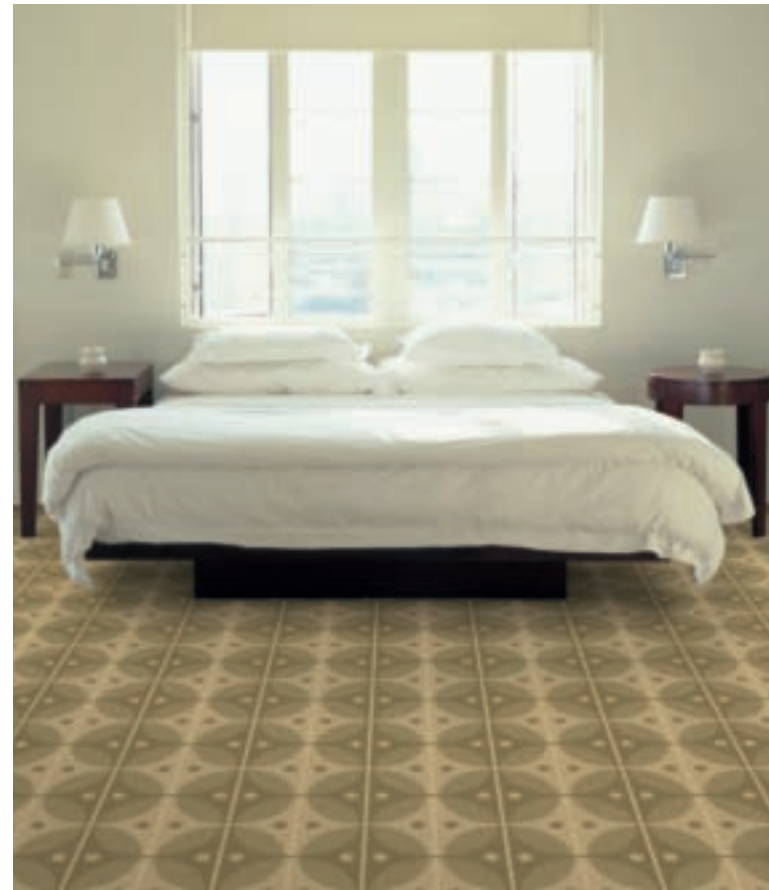

Printed February 2011

*the language of design*

STYLE # Y2888  
REPEAT: 12" W x 12" L

STYLE # Y2894  
REPEAT: 6" W x 9.6" L

STYLE # Y2899  
REPEAT: 24" W x 24" L

# HOT TROPIC

STYLE # Y2889  
REPEAT: 12" W x 12" L

STYLE # Y2892  
REPEAT: 12" W x 12" L

STYLE # Y3345  
REPEAT: 6" W x 3" L