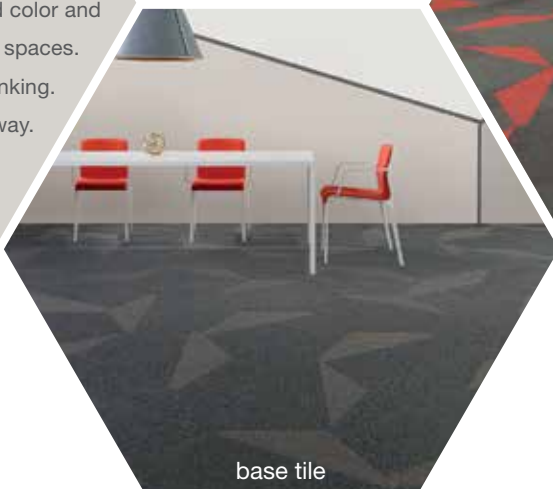

C NFIGURE

FORM THE WHOLE

Interact with hexagonal shapes, asymmetric patterns and deconstructed designs. Engage with bold color and modular form. Create spontaneous spaces.

Configure is a new shape of thinking.

Impromptu all the way.

color shift tile

contact tile

base tile

base tile colors

shift
59104

dialogue
59596

form
59505

electric
59429

color shift tile colors

brilliant
59991

product specifications

Face weight: base: 26 oz
color shift: 26 oz
contact: 26 oz
EcoSolution Q®

Fiber:

Backing: EcoWorx®

For more information on **Configure**, contact your local Shaw Contract representative, visit us at shawcontract.com or call 877-502-SHAW.