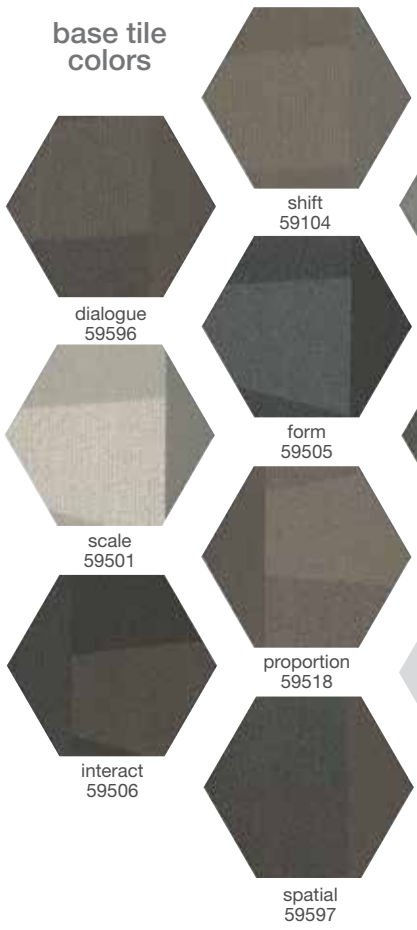

Impromptu all the way.

color shift tile

contact tile

base tile

base tile colors

shift
59104

dialogue
59596

form
59505

scale
59501

proportion
59518

interact
59506

spatial
59597

progression
59580

connect
59581

brilliant proportion
59518

sublime shift
59104

electric
59429

color shift tile colors

brilliant
59991

product specifications

Face weight: base: 26 oz
color shift: 26 oz
contact: 26 oz
EcoSolution Q®

Fiber:

Backing: EcoWorx®

For more information on **Configure**, contact your local Shaw Contract representative, visit us at shawcontract.com or call 877-502-SHAW.