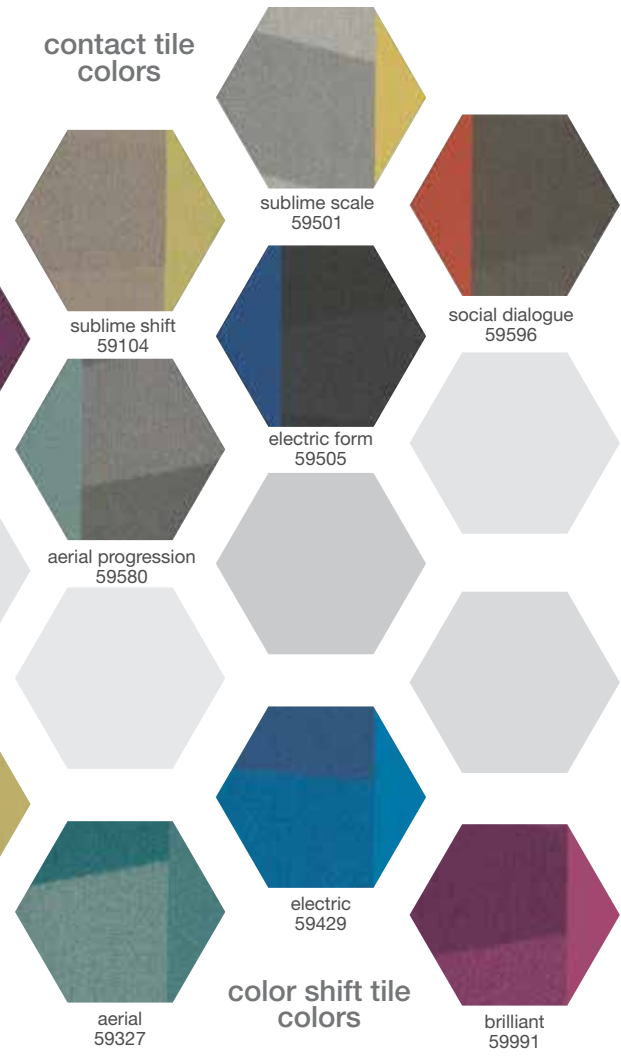

Impromptu all the way.

color shift tile

contact tile

base tile

base tile colors

shift
59104

dialogue
59596

form
59505

scale
59501

proportion
59518

interact
59506

spatial
59597

progression
59580

connect
59581

brilliant proportion
59518

sublime shift
59104

aerial progression
59580

sublime
59325

social
59615

contact tile colors

sublime scale
59501

social dialogue
59596

electric form
59505

aerial progression
59580

electric
59429

color shift tile colors

brilliant
59991

product specifications

Face weight: base: 26 oz
color shift: 26 oz
contact: 26 oz
EcoSolution Q®

Fiber:

Backing: EcoWorx®

For more information on **Configure**, contact your local Shaw Contract representative, visit us at shawcontract.com or call 877-502-SHAW.