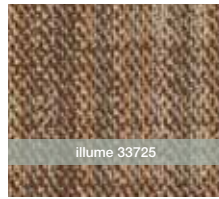

imprint tile

colors

veil tile, sketch tile, imprint tile, profile and scatter

*shown in veil tile

moonlight 33761

desert 33201

illum 33725

sunwashed 33665

kindle 33750

obscure 33760

cloud 33530

canopy 33327

mist 33335

vapor 33315

aura 33990

reflect 33402