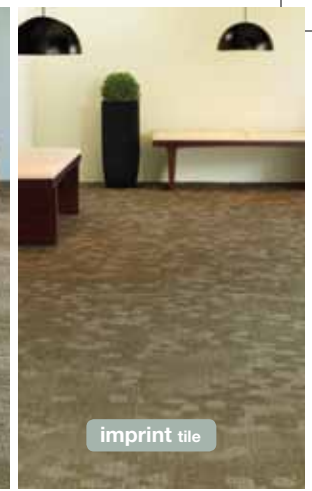

imprint tile

colors

veil tile, sketch tile, imprint tile, profile and scatter

*shown in veil tile

moonlight 33761

desert 33201

illum 33725

sunwashed 33665