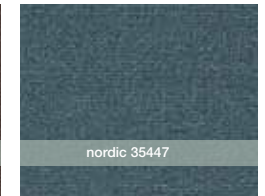

silhouette 33549

highlight

portabella 35761

glass 35330

autumn gold 35171

russet 35665

tobacco 35150

coffee 35750

nordic 35447

fescue 35545

ivy 35335

russian sky 35314

eggplant 35990

deep navy 35485

lava 35549

product specifications