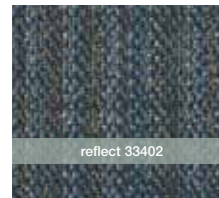

imprint tile

colors

veil tile, sketch tile, imprint tile, profile and scatter

*shown in veil tile

moonlight 33761

desert 33201

illum 33725

sunwashed 33665

kindle 33750

obscure 33760

cloud 33530

canopy 33327

mist 33335

vapor 33315

aura 33990

reflect 33402