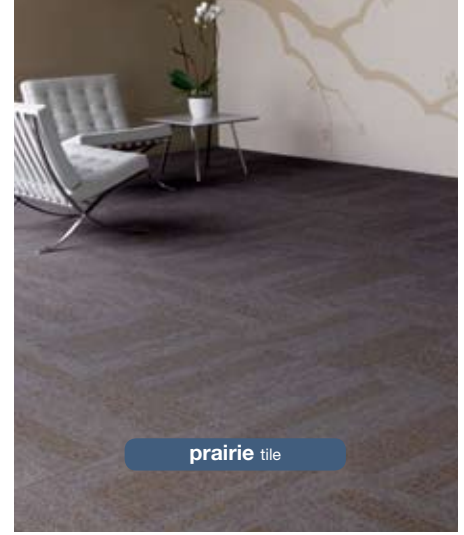

work here.

visit here.

graphic nature
design is vital

reed tile

forest tile

prairie tile

like nature. like carpet. Bring the vitality of what's outside to the environment within. With Graphic Nature. A true cradle-to-cradle collection from Shaw Contract Group® designed to transform space and soul. And because it's Eco Solution® Q above, EcoWorx® below, it's as lovely to look at as it is functional underfoot. Just like nature. Just like carpet.

colors* prairie tile 8 colors, reed tile & forest tile 16 colors

*shown in prairie tile and reed tile

product specifications

Tile

Face weight: 28 oz.
 Fiber: Eco Solution Q®
 Backing: EcoWorx® Tile

discover your true nature.