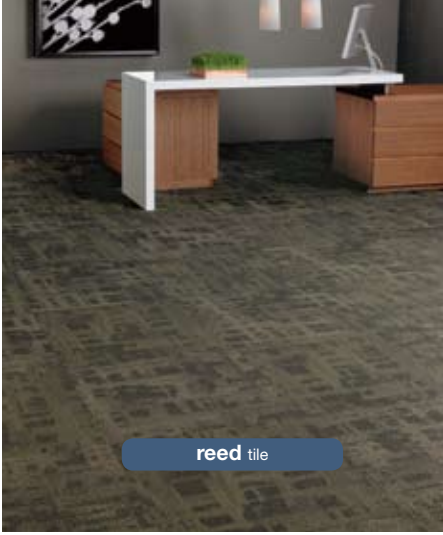

work here.

visit here.

graphic nature
design is vital

reed tile

forest tile

prairie tile

like nature. like carpet. Bring the vitality of what's outside to the environment within. With Graphic Nature. A true cradle-to-cradle collection from Shaw Contract Group® designed to transform space and soul. And because it's Eco Solution® Q above, EcoWorx® below, it's as lovely to look at as it is functional underfoot. Just like nature. Just like carpet.

colors* prairie tile 8 colors, reed tile & forest tile 16 colors

*shown in prairie tile and reed tile

product specifications

Tile

Face weight: 28 oz.
 Fiber: Eco Solution Q®
 Backing: EcoWorx® Tile

discover your true nature.