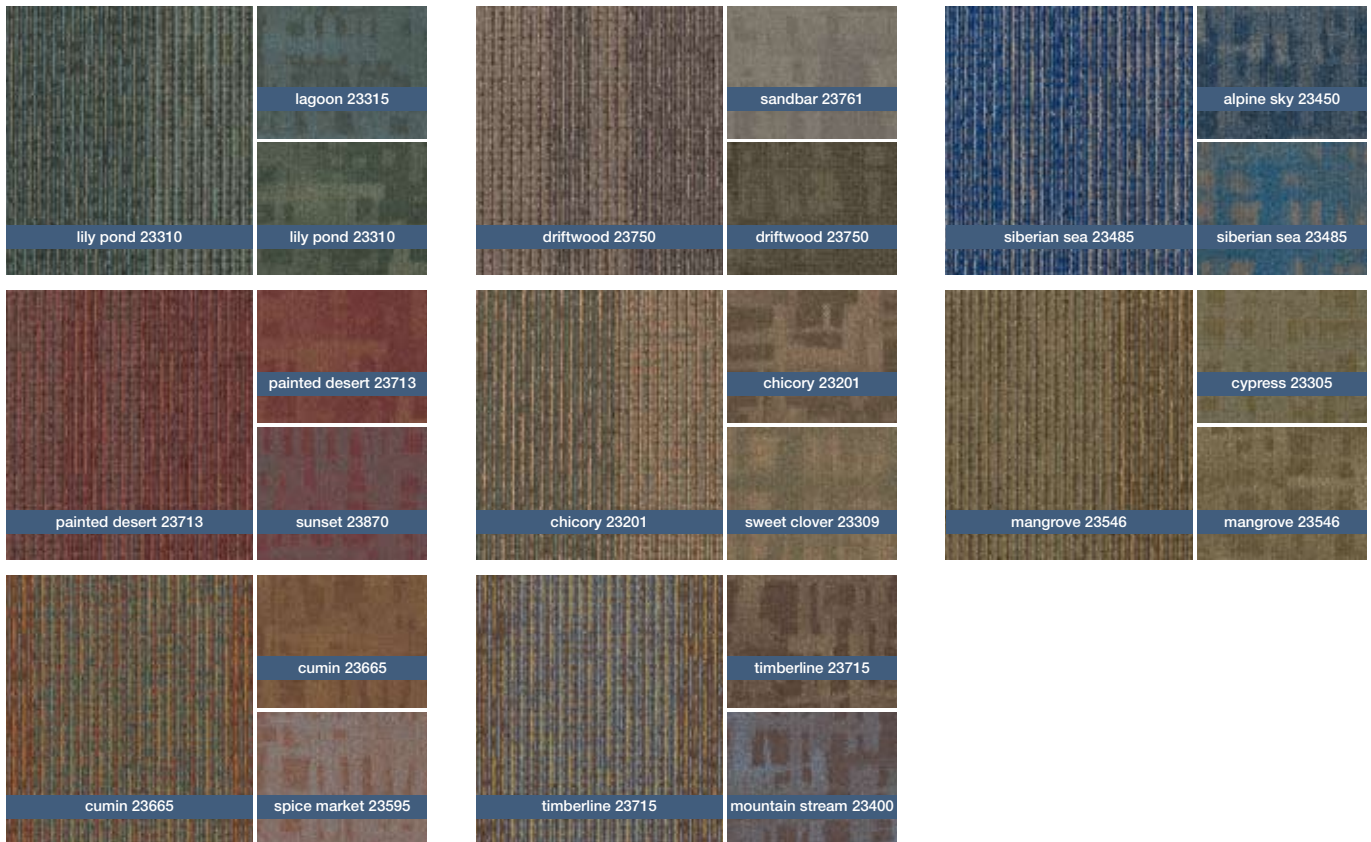

work here.

visit here.

graphic nature
design is vital

reed tile

forest tile

prairie tile

like nature. like carpet. Bring the vitality of what's outside to the environment within. With Graphic Nature. A true cradle-to-cradle collection from Shaw Contract Group® designed to transform space and soul. And because it's Eco Solution® Q above, EcoWorx® below, it's as lovely to look at as it is functional underfoot. Just like nature. Just like carpet.

colors* prairie tile 8 colors, reed tile & forest tile 16 colors

*shown in prairie tile and reed tile

product specifications

Tile

Face weight: 28 oz.
 Fiber: Eco Solution Q®
 Backing: EcoWorx® Tile

discover your true nature.