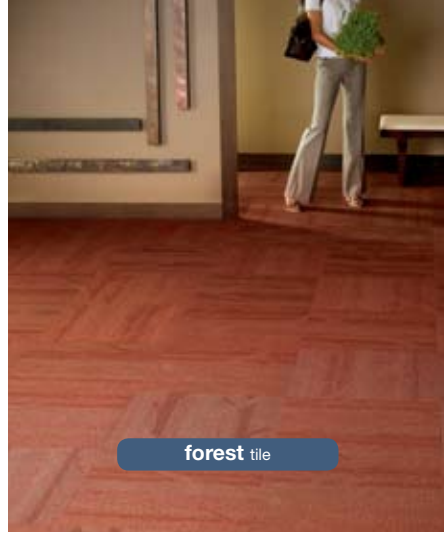

work here.

visit here.

graphic nature
design is vital

reed tile

forest tile

prairie tile

like nature. like carpet. Bring the vitality of what's outside to the environment within. With Graphic Nature. A true cradle-to-cradle collection from Shaw Contract Group® designed to transform space and soul. And because it's Eco Solution® Q above, EcoWorx® below, it's as lovely to look at as it is functional underfoot. Just like nature. Just like carpet.

colors* prairie tile 8 colors, reed tile & forest tile 16 colors

*shown in prairie tile and reed tile

product specifications

Tile

Face weight: 28 oz.
 Fiber: Eco Solution Q®
 Backing: EcoWorx® Tile

discover your true nature.