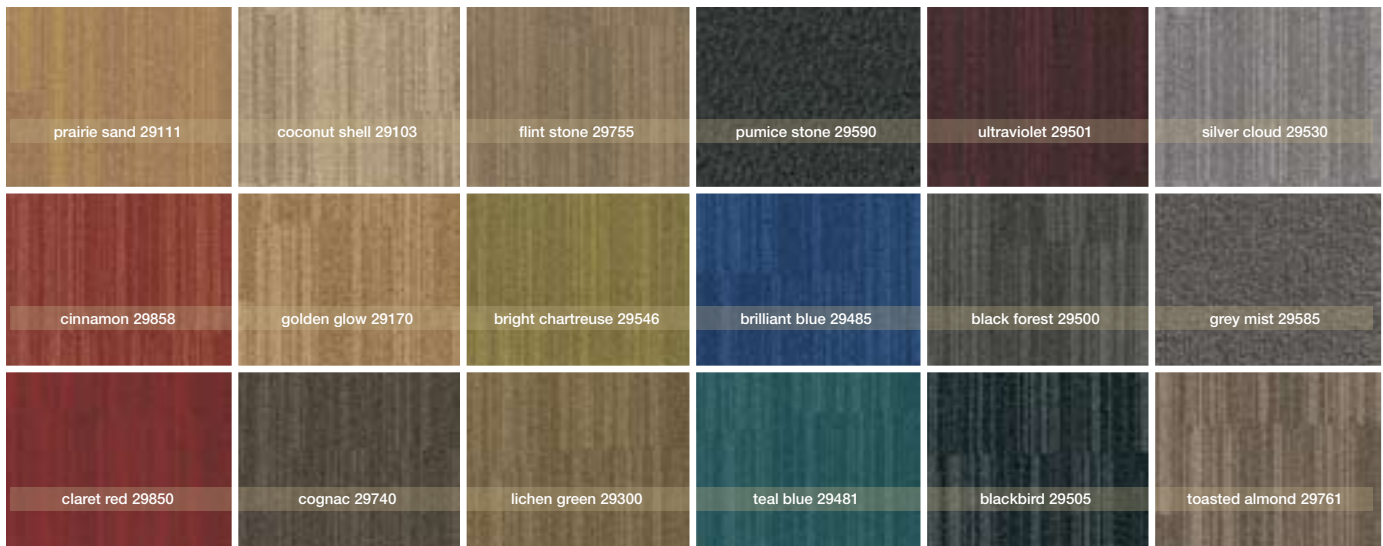

shade

design is illuminating

brilliance tile

striking tile

umbra tile

eclipse tile

look on the bright side.

Shade casts a glow in any space. With four illuminating patterns available in 16 endlessly enlightening colors, you'll see carpet tiles in a whole new light. Let further inspiration ignite with Gradient coordinating tiles, in 30 colors created to coexist with this and other collections.

colours*

*shown in brilliance

product specifications

	<u>Tile</u>
Face weight:	24 oz.
Fiber:	Eco Solution Q®
Backing:	EcoWorx® Tile

For more information on the Shade collection, contact your local Shaw Contract Group representative, visit us at www.shawcontractgroup.com or call 877-502-SHAW.

shade | gradient tile

gradient
design is illuminating

shaw contract group®

gradient tile

mix. match. enlighten.

What's so bright about Gradient tile colours? All 30 tints, tones and hues are created to combine with other Shaw Contract Group tile collections. Consult your Shaw Contract Group representative for more combination inspiration.

mirror image shadow 63761

firefly 34858
birds eye 34761

radiance natural tonic 60755

french silver 34150
cobble grey 34595

malang hint of henna 94400

blue haze 34402
mocha 34750

colours

product specifications