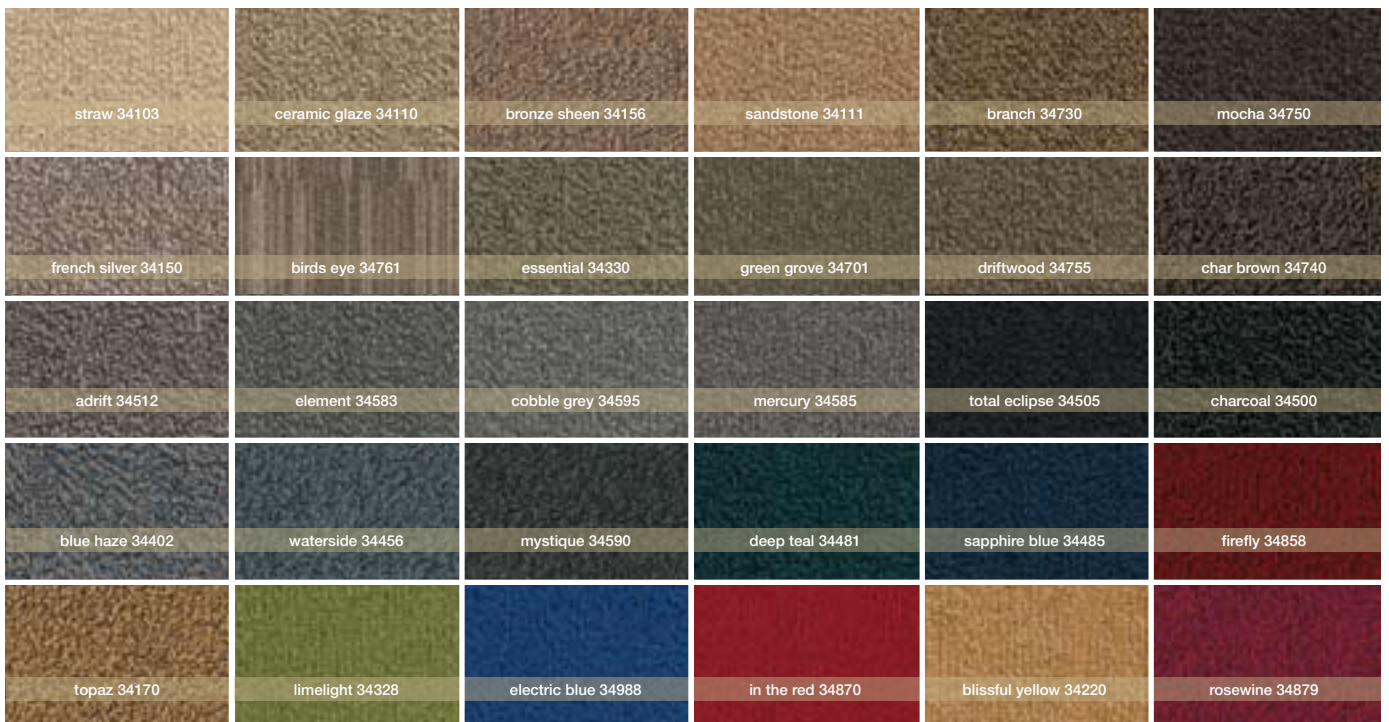

shade

design is illuminating

brilliance tile

striking tile

umbra tile

eclipse tile

look on the bright side.

Shade casts a glow in any space. With four illuminating patterns available in 16 endlessly enlightening colors, you'll see carpet tiles in a whole new light. Let further inspiration ignite with Gradient coordinating tiles, in 30 colors created to coexist with this and other collections.

shade | gradient tile

gradient
design is illuminating

shaw contract group®

gradient tile

mix. match. enlighten.

What's so bright about Gradient tile colours? All 30 tints, tones and hues are created to combine with other Shaw Contract Group tile collections. Consult your Shaw Contract Group representative for more combination inspiration.

mirror image shadow 63761

firefly 34858
birds eye 34761

radiance natural tonic 60755

french silver 34150
cobble grey 34595

malang hint of henna 94400

blue haze 34402
mocha 34750

colours

product specifications